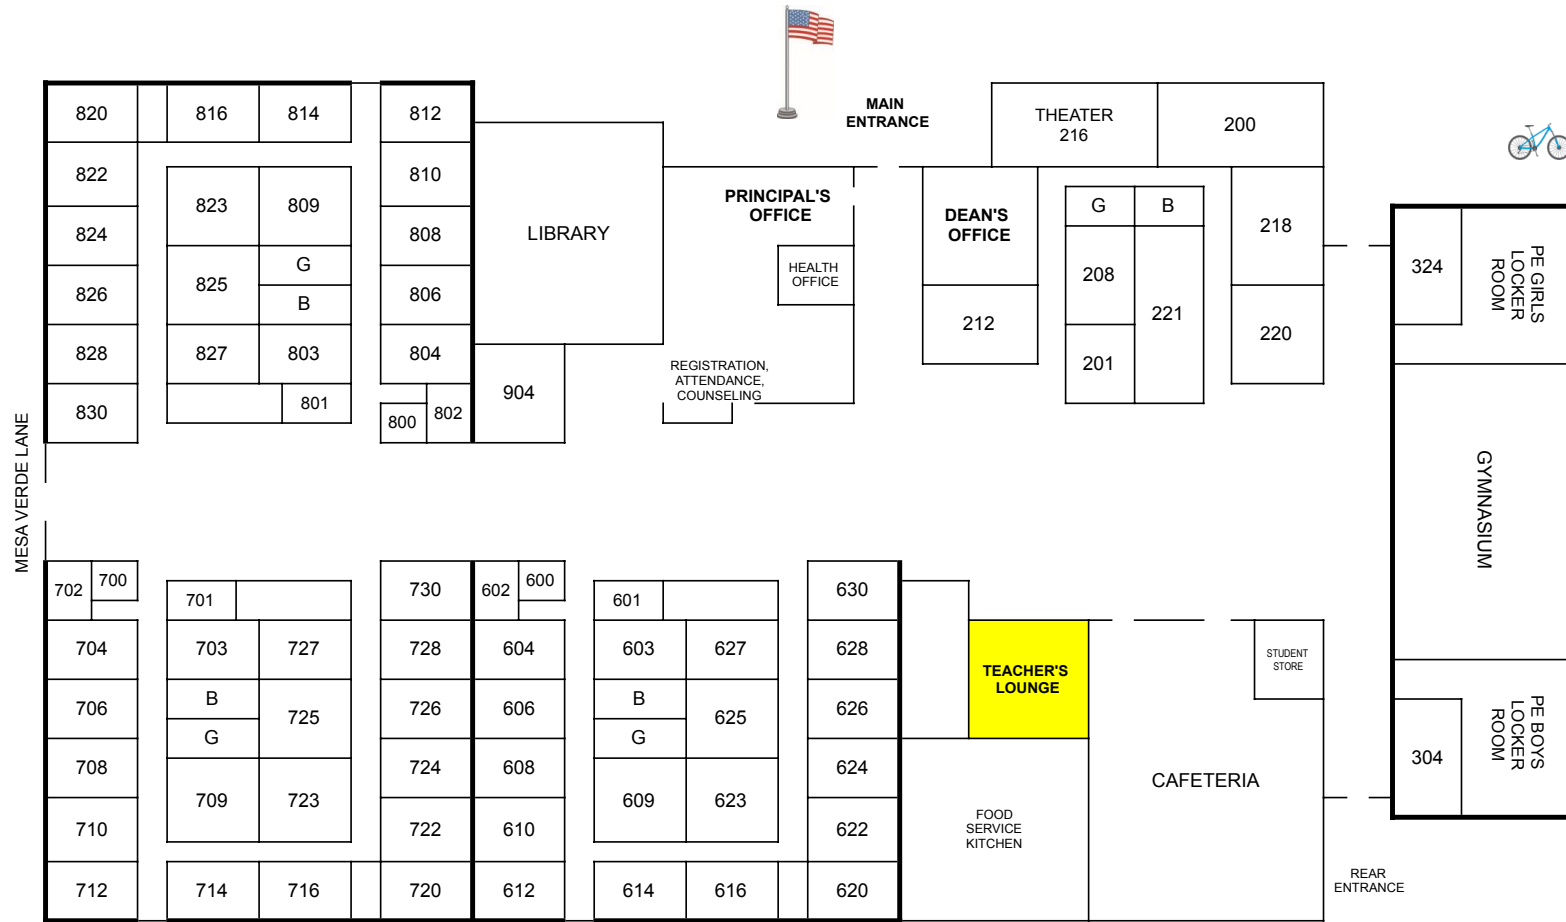

CANARELLI MIDDLE SCHOOL

BUS LOADING ZONE ONLY
NO PARKING